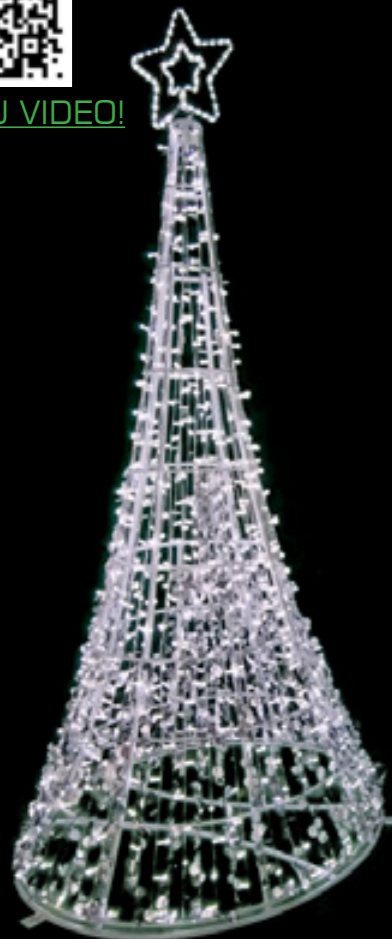

BIJELA

SDM760-1PO-02, 205 cm
SDM760-2PO-02, 240 cm
SDM760-2PO-02, 285 cm

ZELENA

SDM760-1PO-02, 205 cm
SDM760-2PO-02, 240 cm
SDM760-2PO-02, 285 cm

NEW
NOVO
ZIMA SD

CRVENA

SDM760-1PO-02, 205 cm
SDM760-2PO-02, 240 cm
SDM760-2PO-02, 285 cm