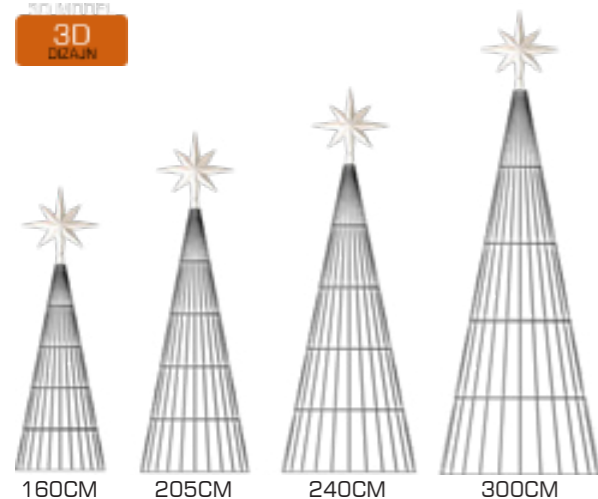

3D
DIZAJN

VISINA	PROMJER	MAGENTA (led toplo bijelo)	LILA (led toplo bijelo)	SVIJETLO PLAVO (led bijelo)	PLAVO (led bijelo)	ZELENO (led bijelo)	ZELENO RELJEF (led bijelo)	SVIJETLO ZELENO (led toplo bijelo)
160	70	SM760-1PO-05	SM760-1PO-04	SM760-1PO-01	SM760-5PO-10	SM760-5PO-11	SM760-1PO-09	SM760-1PO-02
205	85	SM760-2PO-05	SM760-2PO-04	SM760-2PO-01	SM760-6PO-10	SM760-6PO-11	SM760-2PO-09	SM760-2PO-02
240	105	SM760-3PO-05	SM760-3PO-04	SM760-3PO-01	SM760-7PO-10	SM760-7PO-11	SM760-3PO-09	SM760-3PO-02
300	125	SM760-1PO-05	SM760-1PO-04	SM760-1PO-01	SM760-1PO-10	SM760-1PO-11	SM760-1PO-09	SM760-1PO-02

VISINA	PROMJER	CRVENO (led bijelo)	CRVENO RELJEF (led toplo bijelo)	ZLATNO (led toplo bijelo)	ZLATNO RELJEF (led toplo bijelo)	GRIMIZ (led toplo bijelo)	BIJELO (led bijelo)	SREBRO (led bijelo)
160	70	SM760-5PO-09	SM760-1PO-17	SM760-5PO-12	SM760-1PO-07	SM760-1PO-18	SM760-5PO-14	SM760-1PO-19
205	85	SM760-6PO-09	SM760-2PO-17	SM760-6PO-12	SM760-2PO-07	SM760-2PO-18	SM760-6PO-14	SM760-2PO-19
240	105	SM760-7PO-09	SM760-3PO-17	SM760-7PO-12	SM760-3PO-07	SM760-3PO-18	SM760-7PO-14	SM760-3PO-19
300	125	SM760-1PO-09	SM760-1PO-17	SM760-1PO-12	SM760-1PO-07	SM760-1PO-18	SM760-1PO-14	SM760-1PO-19

U PONUDI SU 3D JELE DO VISINE 5M

BOJE:
DEKOR:

SM760-1PO-12

BOJE:
DEKOR:

SM760-1PO-09

BOJE:
DEKOR:

SM760-1PO-17

BOJE:
DEKOR:

SM760-1PO-18

BOJE:
DEKOR:

SM760-1PO-10

BOJE:
DEKOR:

SM760-1PO-11

BOJE:
DEKOR:

SM760-1PO-14