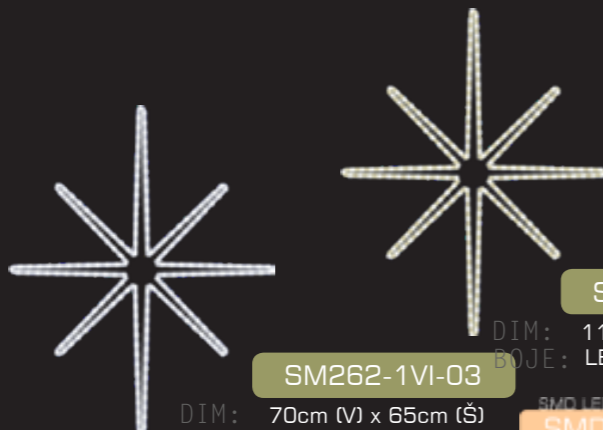

SM262-1VI-03

DIM: 70cm (V) x 65cm (Š)
BOJE: LED SMD bijelo

SM262-2VI-04

DIM: 110cm (V) x 105cm
BOJE: LED SMD bijelo

SMD LED
SMD
FORMA SMD