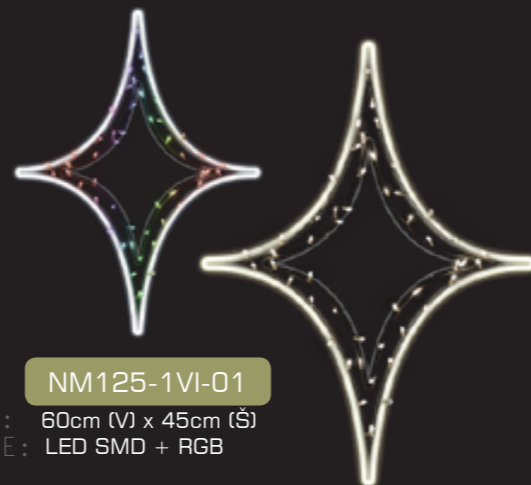

PLESNI TRIO

SM192-1ST-02

SMD LED
SMD
GLOWTREK

DIM: 165cm (V) x 65cm (Š)
BOJE: LED SMD Toplo bijelo
NOSAC: razmak 120cm (V)

ASTRA

NM140-1ST-01

SMD LED
SMD
GLOWTREK

DIM: 140cm (V) x 90cm (Š)
BOJE: LED SMD Bijelo
NOSAC: razmak 60cm (V)

MI ZVIJEZDE

NM150-1ST-01

SMD LED
SMD
GLOWTREK

DIM: 200cm (V) x 70cm (Š)
BOJE: LED SMD Toplo bijelo
NOSAC: razmak 160cm (V)

VATROMET NA STUPU

NM151-1ST-01

SMD LED
SMD
FORMA SMD

DIM: 170cm (V) x 85cm (Š)
BOJE: LED SMD bijelo
NOSAC: razmak 120cm (O)

NM125-1VI-01

DIM: 60cm (V) x 45cm (Š)
BOJE: LED SMD + RGB

NM125-1VI-02

DIM: 80cm (V) x 60cm (Š)
BOJE: LED SMD Toplo bijelo

SM262-1VI-03

DIM: 70cm (V) x 65cm (Š)
BOJE: LED SMD bijelo

SM262-2VI-04

DIM: 110cm (V) x 105cm
BOJE: LED SMD bijelo