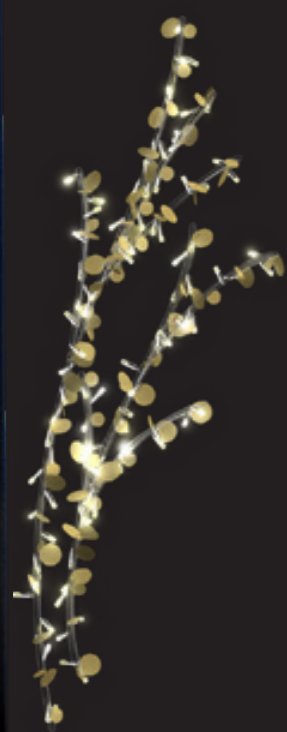

LIPA GRANA

SM182-1ST-01

SMD LED
SMD
FORMA SMD

DEKOR. NOV
DANJU
VIDNO

DIM: 140cm (V) x 50cm (Š)
BOJE: LED SMD Toplo bijelo
NOSAC: razmak 140cm (V)