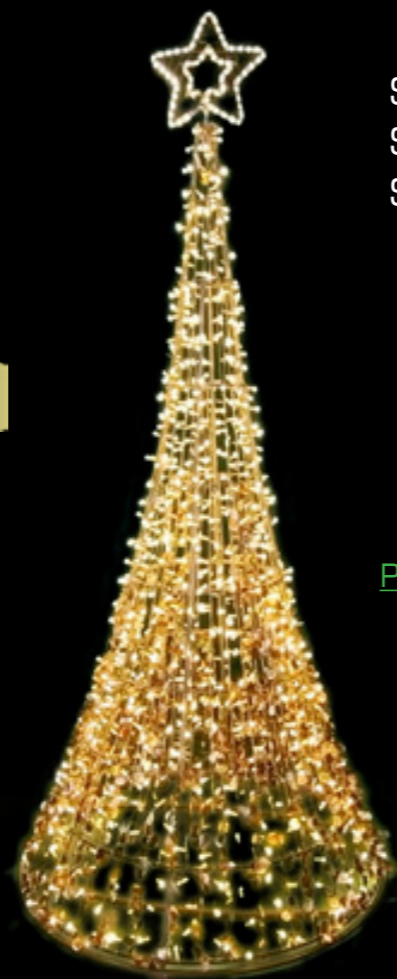

ZLATNA

SDM760-1PO-02, 205 cm
SDM760-2PO-02, 240 cm
SDM760-2PO-02, 285 cm

POGLEDAJ VIDEO!

Naša
preporuka !

DIZAJN

Naša
preporuka !