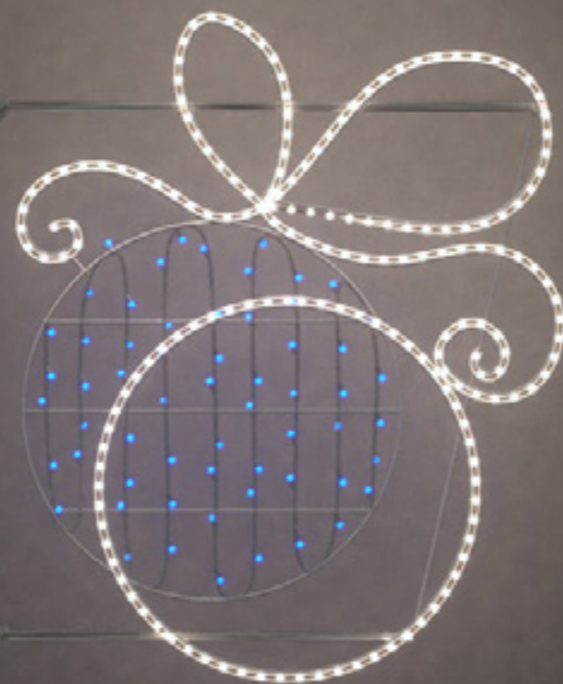

SDM109-1ST-01

GLOWTREK

VISINA: 160 CM

SDM109-1ST-04

GLOWTREK

VISINA: 160 CM

SDM109-1ST-05

GLOWTREK

VISINA: 160 CM

SDM109-1ST-05

GLOWTREK

VISINA: 160 CM

KUGLA NINA

FORMA SMD/FORMA LED VARIJANTE
LED COB

NM125-1ST-04

FORMA SMD/LED COB
VISINA: 120 CM

NM125-1ST-03

FORMA SMD/LED COB
VISINA: 120 CM

NM125-1ST-05

FORMA SMD/LED COB
VISINA: 120 CM

PLAŠT ZVIJEZDA

GLOWTREK/VARIJANTE
LED puna linija svjetla

SDM019-1ST-04

GLOWTREK/LED COB
VISINA: 140 CM