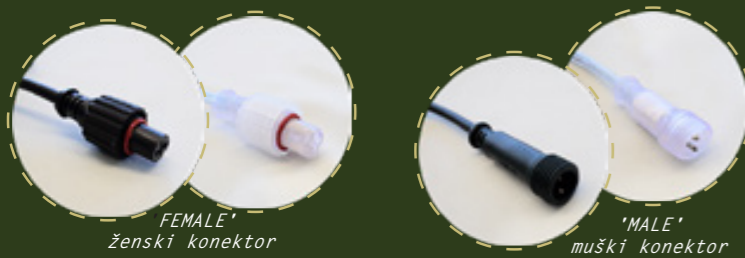

KONOPI LED

FEEL THE LIGHTS