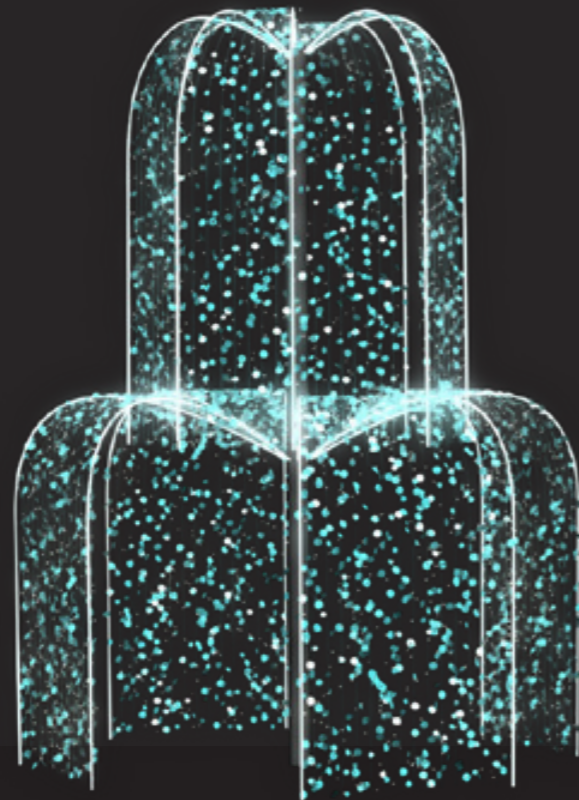

FONTANA 3.5M

DIM: 350cm (V) x 70cm (Š)

3D
DIZAJN

PM573-1PO-01

PM573-1PO-02

PM573-1PO-13

DEKOR: bijelo

PM573-1PO-06

DEKOR: plavo

PM573-1PO-03

DEKOR: crveno

FONTANA NINA

NM187-1PO-01

DIM: 220cm (V) x 160cm
BOJE: LED bijelo

3D
DIZAJN

NM186-1PO-01

DIM: 170cm (V) x 160cm (Š)
BOJE: LED SMD toplo bijelo

3D KUGLA 3M

SM668-2PO-01

DIM: 315cm (V) x 300 cm x 300 cm
DEKOR: CRVENO I ZLATNO

3D
DIZAJN

SM668-2PO-05

DEKOR: BIJELO

SM668-2PO-06

DEKOR: PLAVO

SM668-2PO-02

DEKOR: ZLATNO

SM668-2PO-04

DEKOR: ZLATNO RELJEF

[POGLEDAJ VIDEO!](#)

SMN145-1VI-01

3D LUSTER zlatni
LED art model ukrasa

SMN145-1VI-01

Visina: 135cm, promjer 1.6m, 80W, 5kg

ANDEO 3D

DEKOR: BIJELO I ZLATNO

SM530-1PO-01

DIM: 250cm (V)
BOJE: LED SMD bijelo

3D
DIZAJN