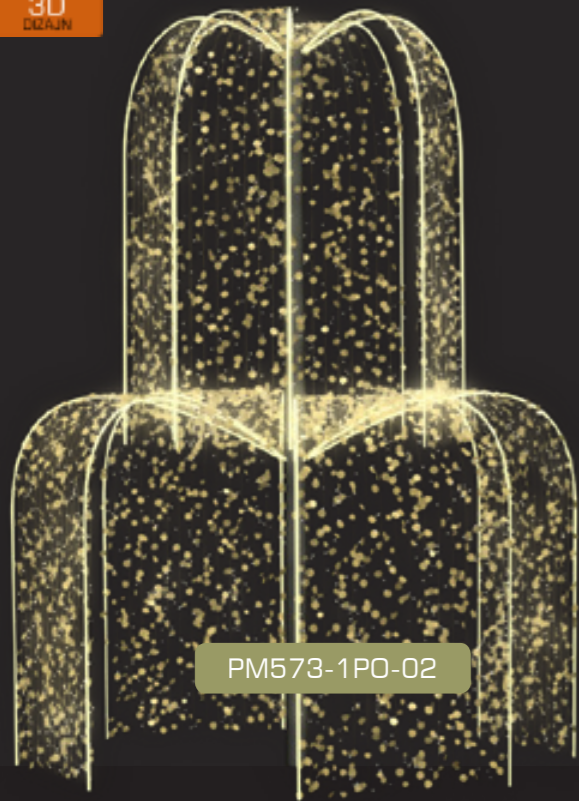

DIMENZIJA	CRVENO (led bijelo)	CRVENO RELJEF (led toplo bijelo)	ZLATNO (led toplo bijelo)	ZLATNO RELJEF (led toplo bijelo)	GRIMIZ (led toplo bijelo)	BIJELO (led bijelo)	SREBRO (led bijelo)
50X50X40	SM594-1PO-03	SM594-1PO-10	SM594-1PO-11	SM594-1PO-07	SM594-1PO-12	SM594-1PO-13	SM594-1PO-14
80X80X60	SM594-2PO-03	SM594-2PO-10	SM594-2PO-11	SM594-2PO-07	SM594-2PO-12	SM594-2PO-13	SM594-2PO-14
105x105x80	SM594-3PO-03	SM594-3PO-10	SM594-3PO-11	SM594-3PO-07	SM594-3PO-12	SM594-3PO-13	SM594-3PO-14

3D
DIZAJN

SM594-1PO -06

SM594-3PO -03

SM594-2PO -06

FONTANA 3.5M

DIM: 350cm (V) x 70cm (Š)

3D
DIZAJN

PM573-1PO-01