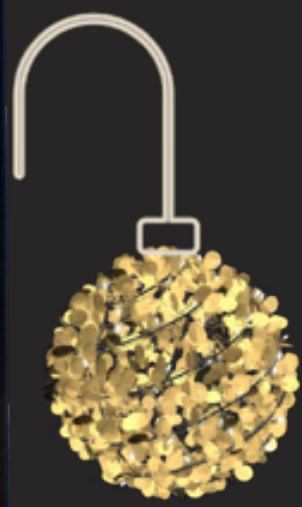

NM157-1ST-11

3D
MODEL
3D
DIZAJN