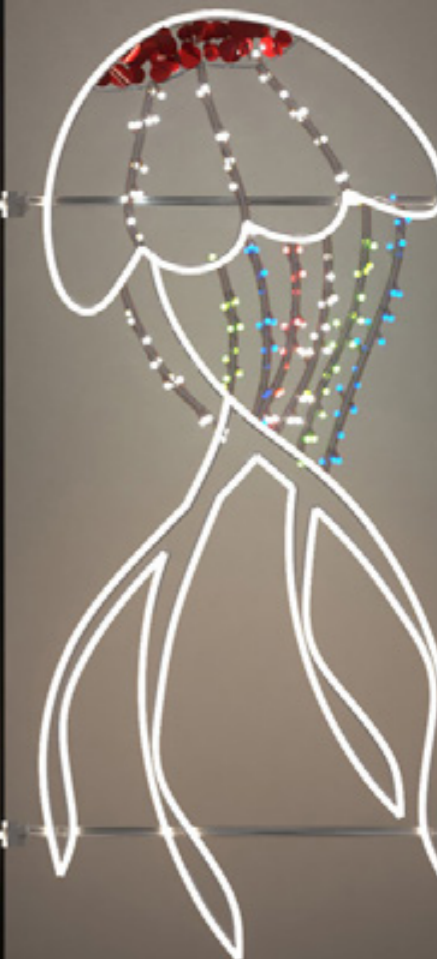

SMVR122-1ST-01

GLOWTREK

VISINA: 150 CM