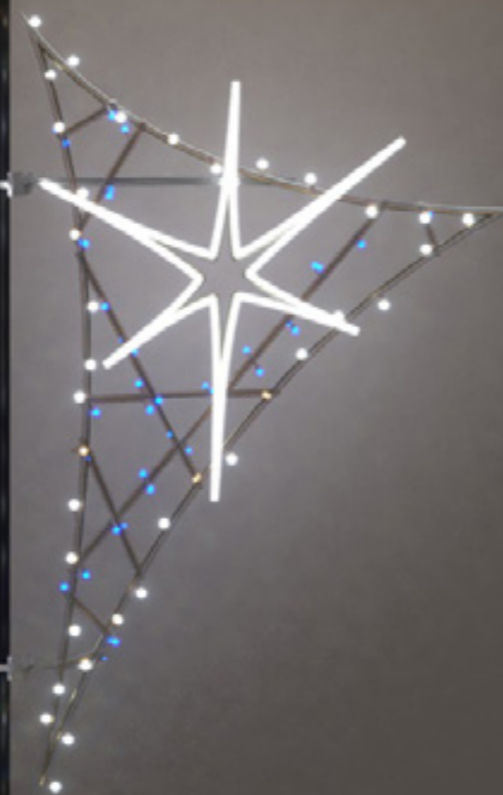

NM125-1ST-03

FORMA SMD/LED COB
VISINA: 120 CM

NM125-1ST-05

FORMA SMD/LED COB
VISINA: 120 CM

PLAŠT ZVIJEZDA

GLOWTREK/VARIJANTE
LED puna linija svjetla

SDM019-1ST-04

GLOWTREK/LED COB
VISINA: 140 CM