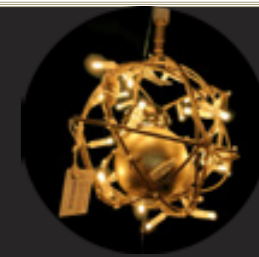

RETRO NIZ

KUGLE VELIKE (50cm) PREVJES

NM175-1VI-01

DIM: CCA 3M

SMD LED
GLDWTREK

RETRO KUGLA (40cm) PREVJES

SRETAN BOŽIĆ

NM178-VI-01