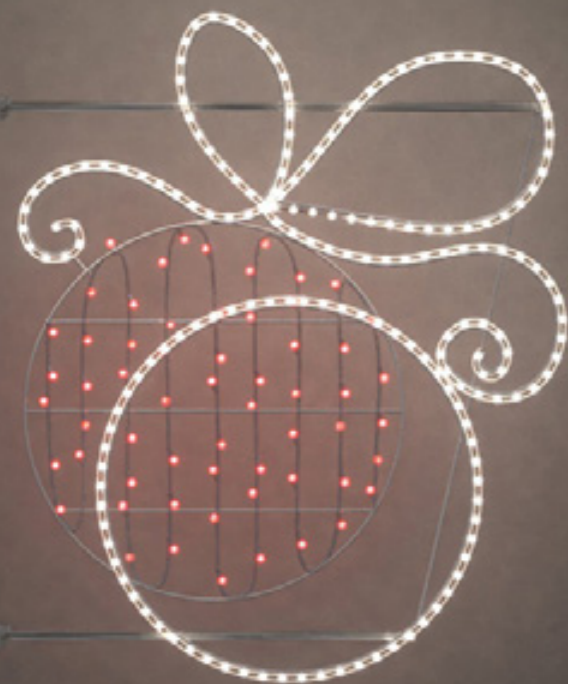

SDM109-1ST-01

GLOWTREK

VISINA: 160 CM

SDM109-1ST-04

GLOWTREK

VISINA: 160 CM

SDM109-1ST-05

GLOWTREK

VISINA: 160 CM

SDM109-1ST-05

GLOWTREK

VISINA: 160 CM

KUGLA NINA

FORMA SMD/FORMA LED VARIJANTE
LED COB

NM125-1ST-04

FORMA SMD/LED COB
VISINA: 120 CM

NM125-1ST-03

FORMA SMD/LED COB
VISINA: 120 CM

NM125-1ST-05

FORMA SMD/LED COB
VISINA: 120 CM

PLAŠT ZVIJEZDA

GLOWTREK/VARIJANTE
LED puna linija svjetla

SDM019-1ST-04

GLOWTREK/LED COB
VISINA: 140 CM