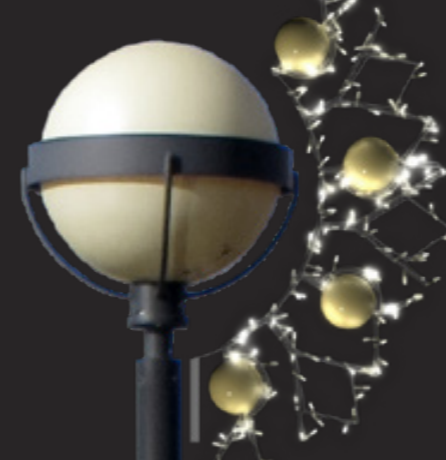

NM136-1ST-01

DIM: 95cm (V) x 47cm (Š)
BOJE: LED SMD Toplo bijelo

VIRGO STUP

SMD LED
SMD
FORMA SMD

NM135 -1ST-01

DIM: 75cm (V) x 100cm (Š)
BOJE: LED SMD Bijelo

DRACO STUP

SMD LED
SMD
FORMA SMD