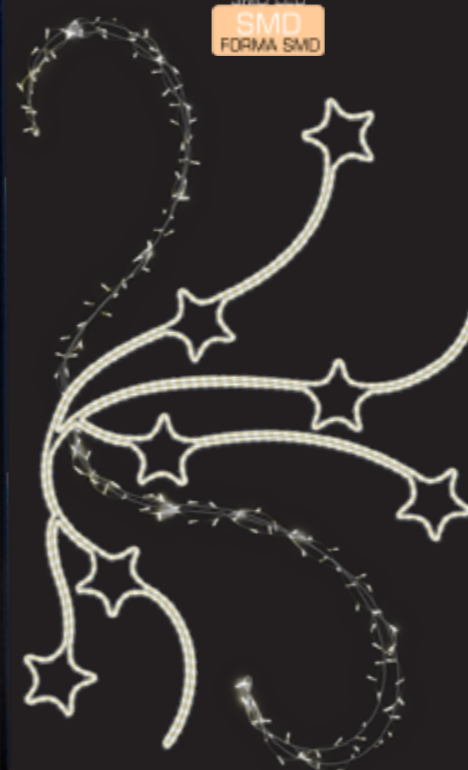

ORION VALCER

NM145-1ST-02

SMD LED
SMD
FORMA SMD

DIM: 220cm (V) x 140cm (Š)
BOJE: LED SMD Toplo bijelo
NOSAC: razmak 160cm (O)