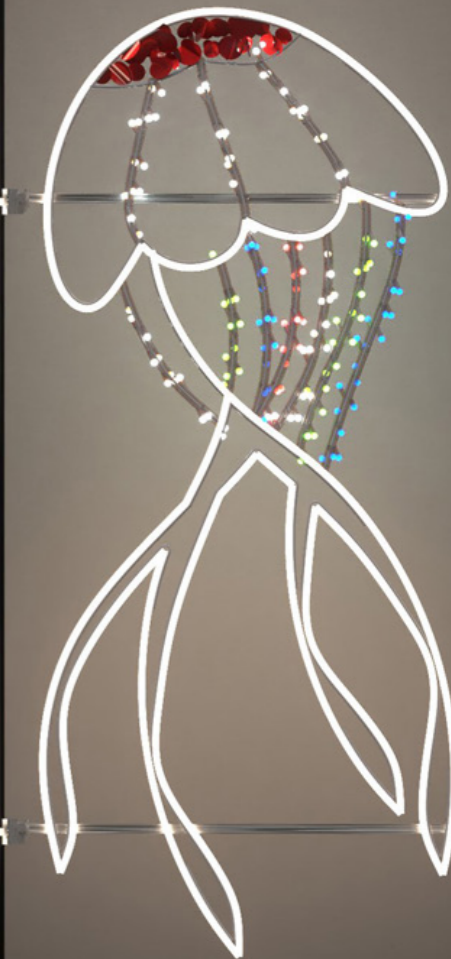

### GLOWTREK VERZIJE

NEW  
NOVO  
ZIMA SD

SMVR120-1ST-01

GLOWTREK  
VISINA: 115 CM

SMVR121-1ST-01

GLOWTREK  
VISINA: 140 CM

SMVR122-1ST-01

GLOWTREK  
VISINA: 150 CM