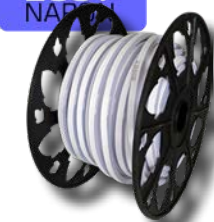

Bijelo
6000K

1m
SC080-02
50m
SC080-50

Toplo bijelo
3000K

1m
SC081-02
50m
SC081-50

Crveno

1m
SC082-02
50m
SC082-50

Plavo

1m
SC083-02
50m
SC083-50

Zeleno

1m
SC084-02
50m
SC084-50