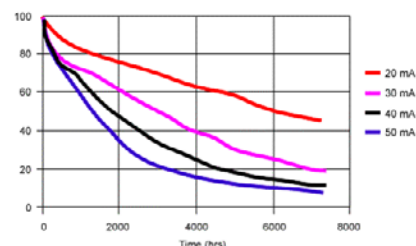

O svjetlu diode ?

LED svjetlo opisujemo Lumenima. Lumen je mjera za količinu emitirane svjetlosti po jedinici vremena. Kvaliteta diode prvenstveno ovisi o duljini vremena u kojem je njezin intenzitet svjetlosti veći od 80%. Proizvođači često tvrde da njihove diode imaju visok intenzitet, ali on vrlo brzo opadne ispod 80%. Zbog toga isključivo koristimo pouzdane i testirane čipove.

Tablica slabljenja inteziteta svjetla u odnosu na sate rada.